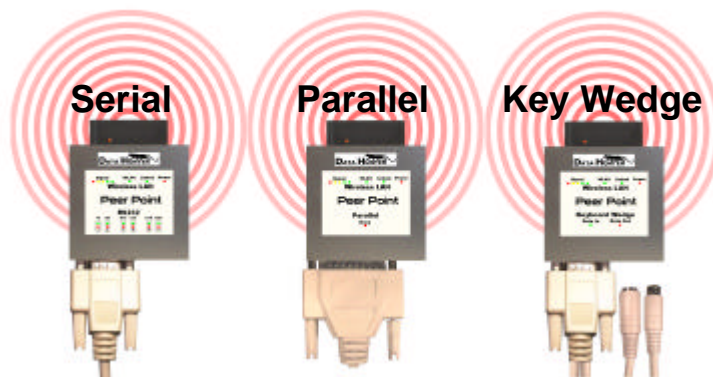

Peer Point™ - Parallel

**Peer Point is a versatile Wireless LAN
- a multi-interface Family of Access Points.**

- Interface to all Standard Parallel Interface devices.
- Parallel Data Rates to 2 Mbytes/sec.
- Full Bi-Directional - Parallel Data In, and Parallel Data Out.
- IEEE 1284 Standard Compatible
- Compatibility Mode – original Centronics.
- Nibble Mode – Reverse channel data flow.
- Byte Mode – data can be sent from “Printer” to “Computer”
- EPP mode (Enhanced Parallel Port Mode) with data rates to 2 Mbytes/second.
- Easy Set Up is quickly accomplished with the Data Hunter USB Set-Up Utility, either offline or online.
- Status Indicators - Busy, Installation, monitoring and diagnostics supported by valuable LED Status and Activity indicators.

Parallel Peer Point

More than an Access Point. Unlike a standard Access Point which a WLAN device uses to interface to a wired Ethernet LAN, a Peer Point can link to another Peer Point device. It can link to another WLAN device or an Access Point. **Peer Point can link in a One-to-One link** (referred to as “ad hoc”).

**Link Anything))))))
)))))) to Anything**

- Peer Points
- Access Points
- Laptops
- PDA's
- PCs
- Ethernet (via Access Points)
- Any 802.11b WLAN device
- “Liberator” Scanner
- Parallel Printer
- Any Parallel (Printer) Interface
- RS232 Serial Printer
- Any RS232 Serial Device
- Serial Laser Scanner
- RS232 Terminal (Wyse, etc.)
- RS232 Instrumentation
- Magnetic Stripe readers
- Bar Code Readers
- The list is endless.....

Nibble Mode: Allows data transfer back to the computer (host).

Byte Mode: Single byte mode for faster bi-directional transfer.

ECP Mode: (Enhanced Capability Port Mode) is an advanced bi-directional mode for use with printers and scanners.